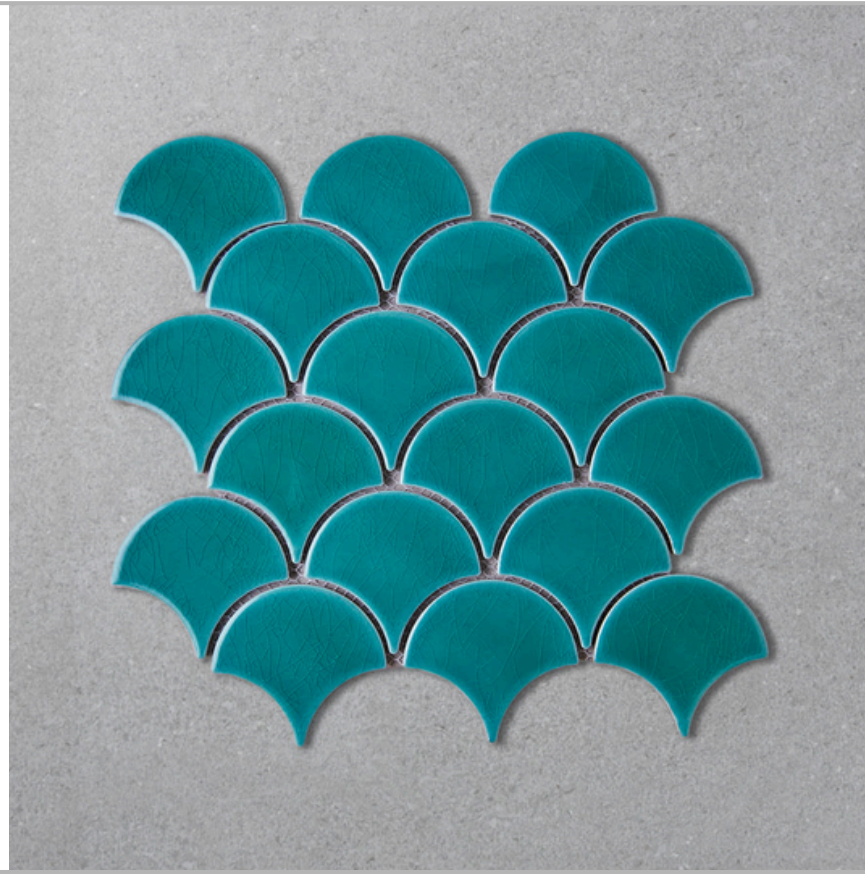

CRACKLE GREEN
MOSAIC MODEL:CZB718X