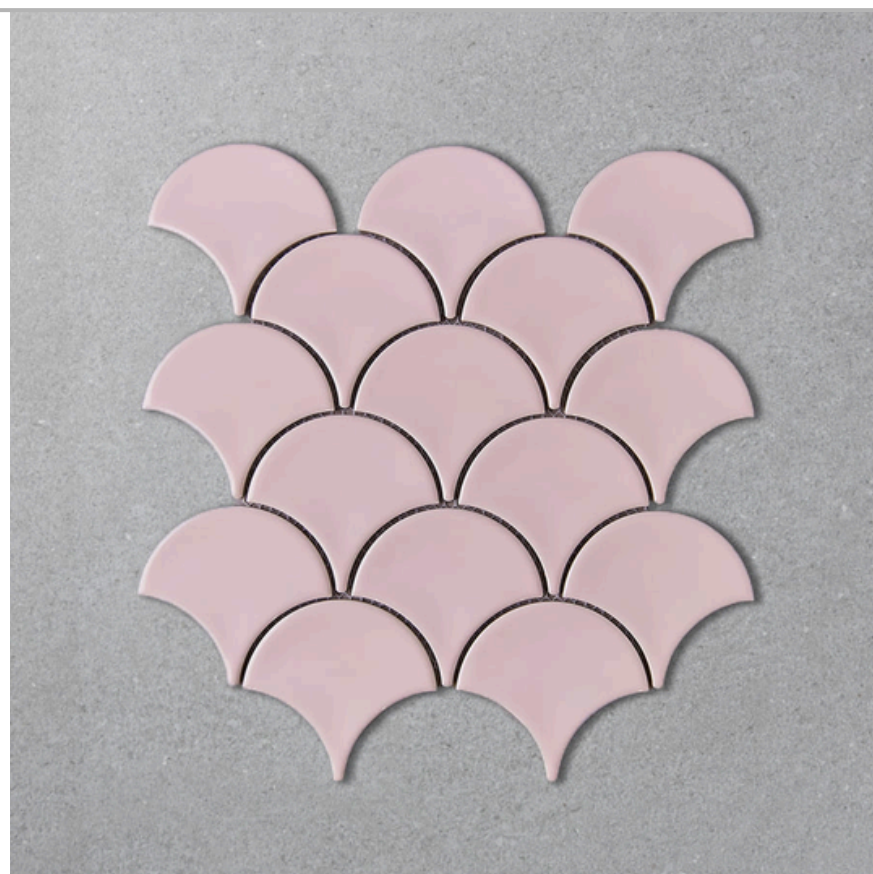

FAN SHAPE PINK
MOSAIC MODEL:ZGA2304