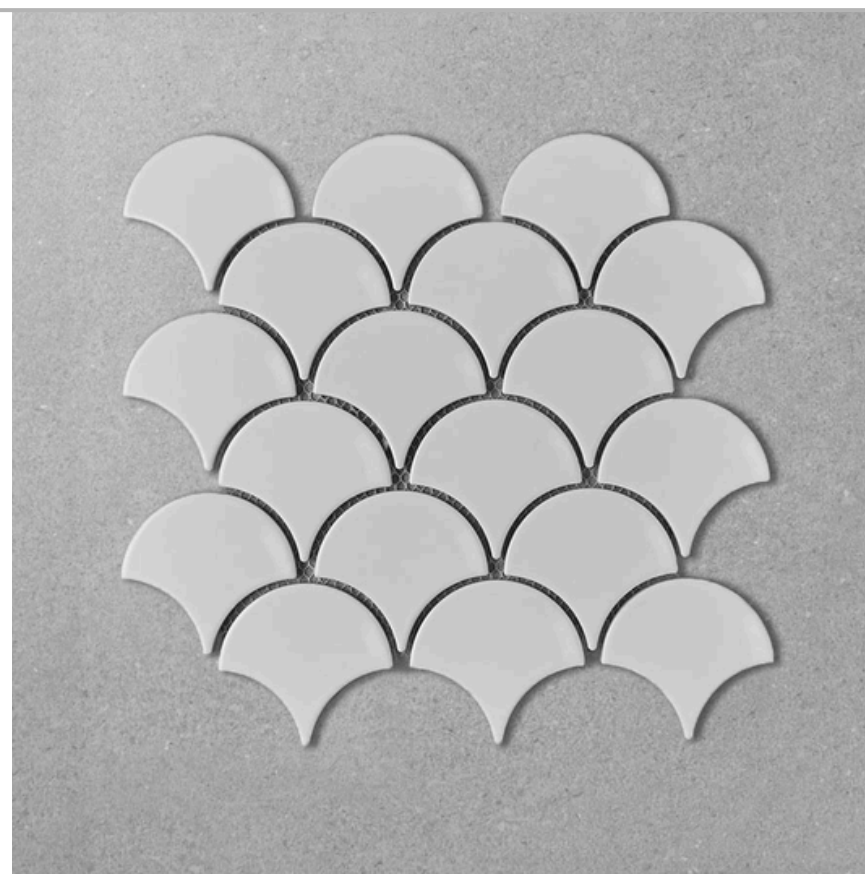

FISHSCALE

MATTE WHITE
MOSAIC MODEL: CZM251X

SHINY WHITE
MOSAIC MODEL: CZG251X

CRACKLE WHITE
MOSAIC MODEL: ZOB2201A

CRACKLE LIGHT GREY
MOSAIC MODEL: CZB319X