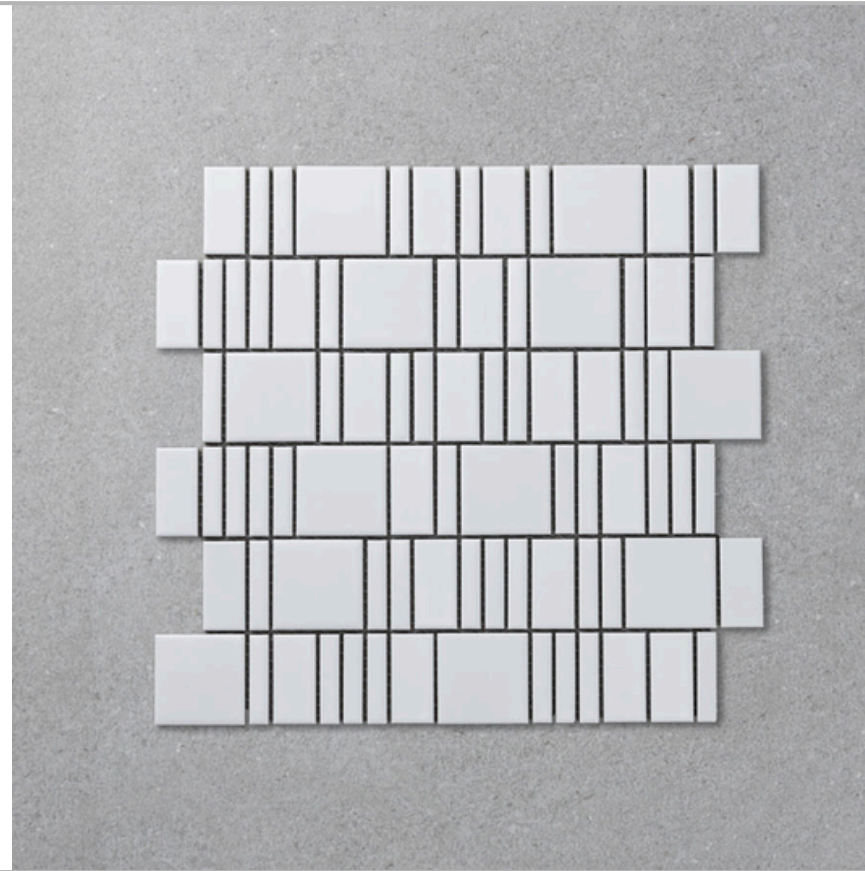

FAN SHAPE PINK
MOSAIC MODEL:ZGA2304

MATTE BLACK
MOSAIC MODEL:CZM151X

PIANO KEYBOARD

CRACKLE WHITE
MOSAIC MODEL: CZH201Y

CHIP SIZE: 10,5X48+23X4+48X48 MM

M² X CAJA: 0,99

SHEET SIZE: 300X300 MM

MATERIAL: PORCELLANATO