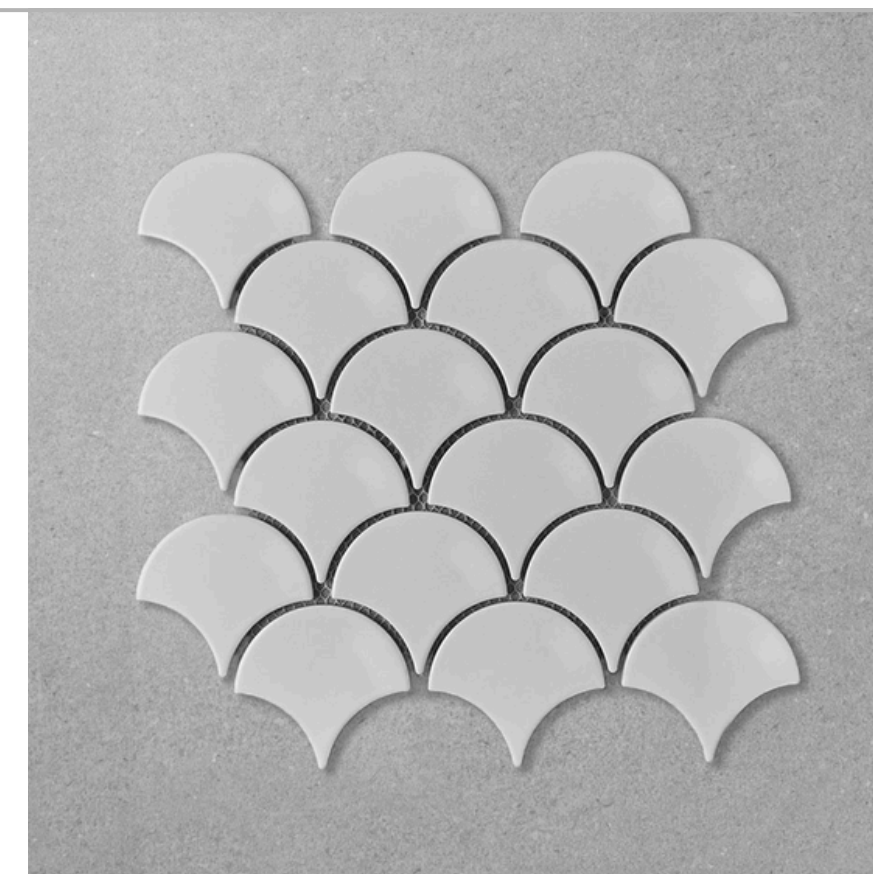

FISHSCALE

MATTE WHITE
MOSAIC MODEL: CZM251X

SHINY WHITE
MOSAIC MODEL: CZG251X

CRACKLE WHITE
MOSAIC MODEL: ZOB2201A

CRACKLE LIGHT GREY
MOSAIC MODEL: CZB319X