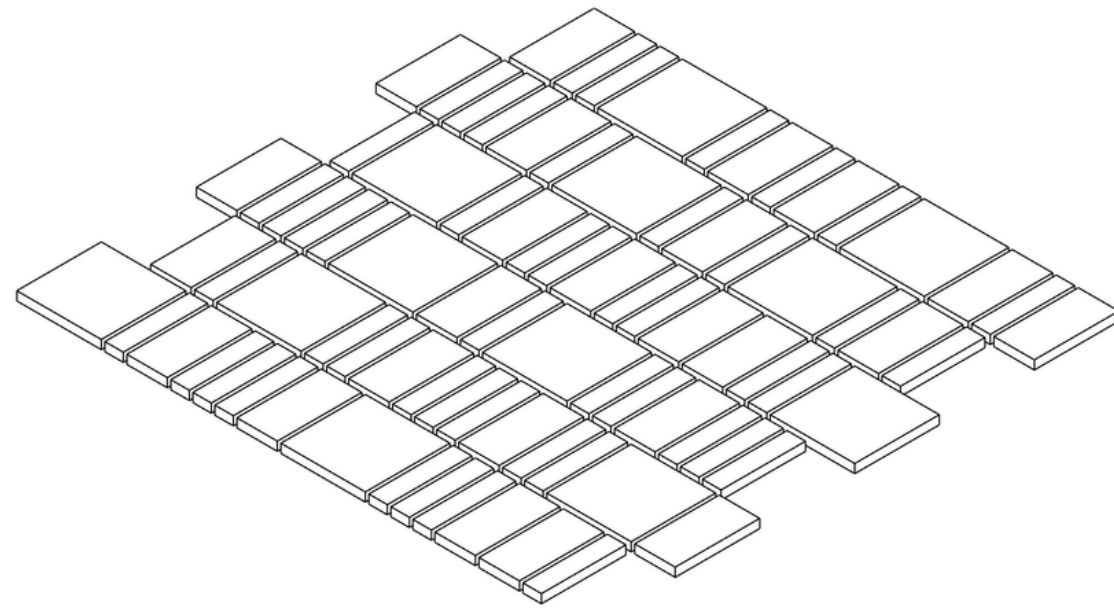

FAN SHAPE PINK
MOSAIC MODEL:ZGA2304

MATTE BLACK
MOSAIC MODEL:CZM151X

PIANO KEYBOARD

CRACKLE WHITE
MOSAIC MODEL: CZH201Y

CHIP SIZE: 10,5X48+23X4+48X48 MM

M² X CAJA: 0,99

SHEET SIZE: 300X300 MM

MATERIAL: PORCELLANATO